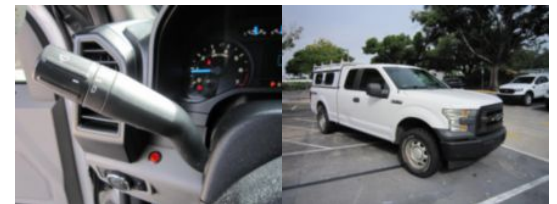

2017 Ford F150XL 4x4

Call for price

Stock HFA27901 VIN 1FTFX1EF4HFA27901

Truck Specifications	Unit Specifications
----------------------	---------------------

Year	2017
Make	FORD
Model	F150 XL 4x4
Chassis Class	LightDuty
Engine Make	Ford
Engine Model	V8 5.0L
Engine HP	385
Transmission	Auto
Transmission Speed	10
FA Capacity	3375
RA Capacity	3800
Rear Axle Ratio	3.31
Wheelbase	145
Current Meter Reading	167587
Rear Suspension	Spring
Engine Fuel Type	Flex Fuel
GVWR	7050
Transmission	Ford