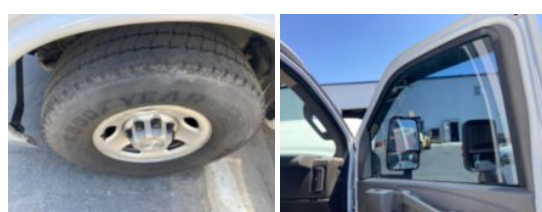

2019 Chevrolet Express w/Knapheide Van Body 4x2
Call for price

Stock K1164583 VIN 1GB0GRFG4K1164583

Self Contained Unit
Unit Specifications

Year	2019
Make	CHEVROLET
Model	Express
Color	WHITE
Cab Type	VAN
Chassis Class	Truck
Engine Make	GM
Engine Model	6.0L V8
Engine HP	285
Transmission	Auto
Transmission Speed	6
FA Capacity	4100
RA Capacity	6080
Rear Axle Ratio	3.42
Wheelbase	139
Current Meter Reading	93982
Brakes	HYDRAULIC
Fuel Tank Capacity	30
Rear Suspension	Spring
Engine Size	6
Engine Fuel Type	Gasoline
Axle Config	4x2
GVWR	9900
Driver Seat	HIGH BACK
Frame	Steel
Front Tire	245/75R16
Rear Tire	245/75R16
Power Locks	YES
PTO Options	NO
Radio	AM/FM
Power Windows	YES
Passenger Seat	HIGH BACK
Transmission	GM