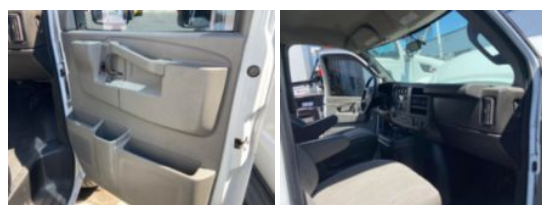

2019 Chevrolet Express w/Knapheide Van Body 4x2
Call for price

Stock K1164583 VIN 1GB0GRFG4K1164583

Self Contained Unit
Unit Specifications

Year	2019
Make	CHEVROLET
Model	Express
Color	WHITE
Cab Type	VAN
Chassis Class	Truck
Engine Make	GM
Engine Model	6.0L V8
Engine HP	285
Transmission	Auto
Transmission Speed	6
FA Capacity	4100
RA Capacity	6080
Rear Axle Ratio	3.42
Wheelbase	139
Current Meter Reading	93982
Brakes	HYDRAULIC
Fuel Tank Capacity	30
Rear Suspension	Spring
Engine Size	6
Engine Fuel Type	Gasoline
Axle Config	4x2
GVWR	9900
Driver Seat	HIGH BACK
Frame	Steel
Front Tire	245/75R16
Rear Tire	245/75R16
Power Locks	YES
PTO Options	NO
Radio	AM/FM
Power Windows	YES
Passenger Seat	HIGH BACK
Transmission	GM