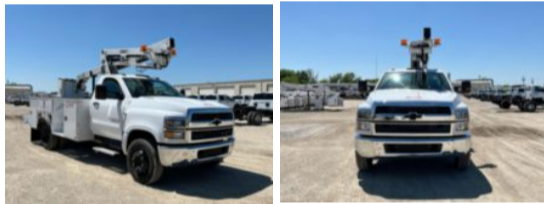

2023 Chevrolet 6500 4x2 Versalift SST-36-NE Bucket Truck

\$ 138,378

Stock PH380453 VIN 1HTKHPVMXPH380453

| Truck Specifications | | Unit Specifications | |
|---------------------------|-----------------|-------------------------|-----------------|
| Year | 2023 | Attachment Year | 2023 |
| Make | Chevrolet | Attachment Make | Versalift |
| Model | 6500 | Attachment Model | SST-36-NE |
| Cab Type | REGULAR CAB | Bed/Body Make | Reading |
| CA or CT | 84 | Bed/Body Model | RTBSST36DR084UL |
| Chassis Class | CLASS 6 CHASSIS | | |
| Engine Make | DURAMAX | | |
| Engine Model | 6.6L D | | |
| Engine HP | 350 | | |
| Transmission | Automatic | | |
| Transmission Speed | 6 | | |
| FA Capacity | 8000 | | |
| RA Capacity | 15500 | | |
| Wheelbase | 165 | | |
| Brakes | HYDRAULIC | | |
| Rear Suspension | SPRING | | |
| Engine Size | 6.6 | | |
| Engine Fuel Type | Diesel | | |
| Axle Config | 4x2 | | |
| GVWR | 26000 | | |
| Frame | SINGLE | | |
| PTO Options | YES | | |