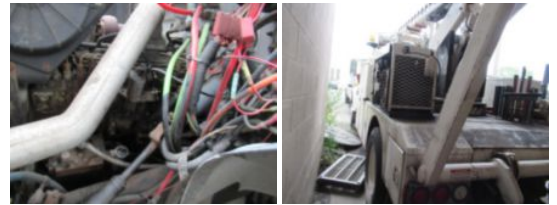

Altec T40 Cable Placer 1998 Ford F800

Call for price

Stock WVA38867 VIN 1FDXF80E1WVA38867

Pulling Tensioning

Unit Specifications

Year	1998
Make	FORD
Model	F800
Chassis Class	Truck
Engine Make	Cummins
Engine Model	c8.3
Transmission	Auto
FA Capacity	10000
RA Capacity	20000
Wheelbase	180
Current Meter Reading	154359
Fuel Tank Capacity	140
Engine Fuel Type	Diesel