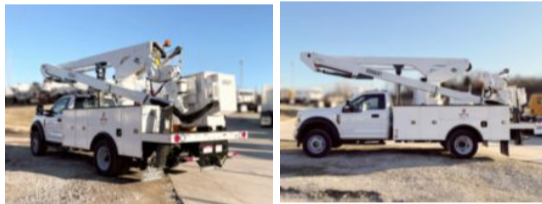

2023 Ford F600 4x4 Versalift VST-52-MHI Bucket Truck

\$ 199,174

Stock PDA11768 VIN 1FDF6LT5PDA11768

Truck Specifications		Unit Specifications	
Year	2023	Attachment Year	2023
Make	Ford	Attachment Make	Versalift
Model	F600	Attachment Model	VST-52-MHI
Cab Type	REGULAR CAB		
CA or CT	84		
Chassis Class	CLASS 6 CHASSIS		
Engine Make	Ford		
Engine Model	6.7L D		
Engine HP	330		
Transmission	Automatic		
Transmission Speed	10		
FA Capacity	7500		
RA Capacity	15500		
Wheelbase	169		
Brakes	HYDRAULIC		
Rear Suspension	SPRING		
Engine Size	6.7		
Engine Fuel Type	Diesel		
Axle Config	4x4		
GVWR	22000		
Frame	SINGLE		
PTO Options	YES		