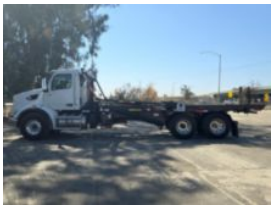

Custom Truck One Source

Bakersfield, CA

Phone: (661) 392-0092

<https://www.customtruck.com/locations>

2025 Peterbilt 567 6x4 Spartan SRO60SC Roll-Off Truck

\$ 275,175

Stock SD720189 VIN 1NPCLP0X8SD720189

Truck Specifications		Unit Specifications	
CARB Registered	Yes	Attachment Year	2024
Year	2025	Attachment Make	Spartan
Make	Peterbilt	Attachment Model	SRO60SC
Model	567		
Cab Type	REGULAR CAB		
CA or CT	192		
Chassis Class	CLASS 8 CHASSIS		
Engine Make	PACCAR		
Engine Model	MX-13 D		
Engine HP	510		
Transmission	Automatic		
Transmission Speed	6		
FA Capacity	20000		
RA Capacity	46000		
Wheelbase	260		
Brakes	AIR		
Rear Suspension	HMXEX460		
Engine Size	13		
Engine Fuel Type	Diesel		
Axle Config	6x4		
GVWR	33001+		
Frame	10750350375I		
PTO Options	YES		