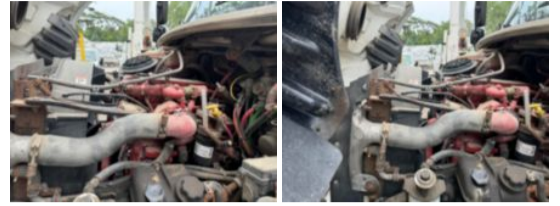

2015 Terex HRX-55 2015 Freightliner M2106 Bucket Truck

Call for price

Stock GDGV6243 VIN 3ALACXDT3GDGV6243

Truck Specifications		Unit Specifications	
Year	2016	Attachment Year	2015
Make	FREIGHTLINER	Attachment Make	Terex
Model	M2106	Attachment Model	HRX55
Color	WHITE	Maximum Work	60
Cab Type	DAYCAB		
Chassis Class	Truck		
Engine Make	Cummins		
Engine Model	ISB 6.7		
Engine HP	250		
Transmission	Auto		
Transmission Speed	6		
FA Capacity	14700		
RA Capacity	21000		
Rear Axle Ratio	6.43		
Wheelbase	189		
Current Meter Reading	113919		
Brakes	AIR		
Fuel Tank Capacity	50		
Rear Suspension	Spring		
Engine Size	6.7		
Engine Fuel Type	Diesel		
Axle Config	4x2		
GVWR	35700		
Frame	Steel		
Transmission	Allison		