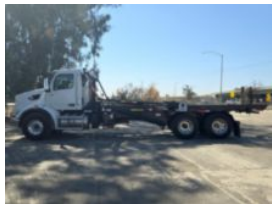

Custom Truck One Source

Fontana, CA

Phone: (909) 356-6899

<https://www.customtruck.com/locations>

2025 Peterbilt 567 6x4 Spartan SRO60SC Roll-Off Truck

\$ 279,538

Stock SD720217 VIN 1NPCLP0X9SD720217

Truck Specifications		Unit Specifications	
Year	2025	Attachment Year	2024
Make	Peterbilt	Attachment Make	Spartan
Model	567	Attachment Model	SRO60SC
Cab Type	REGULAR CAB		
CA or CT	192		
Chassis Class	CLASS 8 CHASSIS		
Engine Make	PACCAR		
Engine Model	MX-13 D		
Engine HP	510		
Transmission	Automatic		
Transmission Speed	6		
FA Capacity	20000		
RA Capacity	46000		
Wheelbase	260		
Brakes	AIR		
Rear Suspension	HMXEX460		
Engine Size	13		
Engine Fuel Type	Diesel		
Axle Config	6x4		
GVWR	33001+		
Frame	10750350375I		
PTO Options	YES		