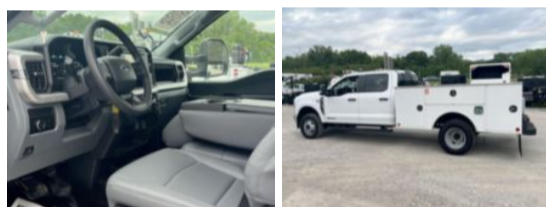

**2024 Ford F350 4x4 Service Truck**

**\$ 84,500**

Stock REC94727 VIN 1FD8W3HT6REC94727

Truck Specifications		Unit Specifications	
Year	2024	Attachment Year	2024
Make	Ford	Bed/Body Make	CM TRUCK BEDS
Model	F350	Bed/Body Model	CMTCMGLU060SB
Cab Type	CREW CAB		
CA or CT	60		
Chassis Class	CLASS 3 CHASSIS		
Engine Make	Ford		
Engine Model	6.7L D		
Engine HP	330		
Transmission	Automatic		
Transmission Speed	10		
FA Capacity	6000		
RA Capacity	7280		
Wheelbase	179		
Brakes	HYDRAULIC		
Rear Suspension	SPRING		
Engine Size	6.7		
Engine Fuel Type	Diesel		
Axle Config	4x4		
GVWR	14000		
Frame	SINGLE		
PTO Options	PROVISION		