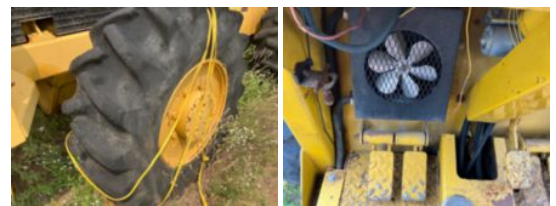

2000 Hydro-Ax 311

Call for price

Stock 415R VIN 415R

Unit Specifications

Unit Specifications

| | |
|---------------------------|-----------|
| Year | 2000 |
| Make | OTHER |
| Model | HYDRO 311 |
| Chassis Class | Truck |
| Engine Make | Detroit |
| Transmission | Auto |
| Fuel Tank Capacity | 50 |
| Engine Fuel Type | Diesel |
| Frame | Steel |