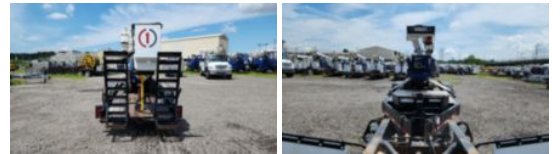

2020 Skylift Super Arborist 53 Versalift VST-52-I Backyard

\$ 115,500

Stock 2729-MA VIN 2729-MA53-TD

Track Equipment		Unit Specifications	
Year	2020	Attachment Year	2020
Make	Skylift	Attachment Make	Versalift
Model	MAS53TD	Attachment Model	VST-52-I
Cab Type	NO CAB	Maximum Work	56.5
Engine Make	KUBOTA		
Engine Model	DIESEL		
Engine HP	25		
Transmission	Manual		
Engine Hours	617		
Brakes	HYDRAULIC		
Engine Size	DIESEL		
Engine Fuel Type	Diesel		
Axle Config	Track		
Frame	SINGLE		
PTO Options	DIRECT MOUNT		