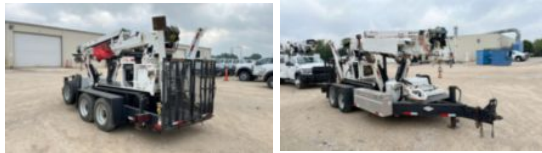

2016 SDP EZ HAULER 55MLP Backyard Digger

\$ 54,500

Stock 58881664 VIN 101958881664

Track Equipment		Unit Specifications	
Year	2016	Attachment Make	SDP
Make	SDP	Attachment Model	Digger
Model	EZ HAULER 5500		
Cab Type	NO CAB		
Engine Make	YANMAR		
Engine Model	DIESEL		
Engine HP	36		
Transmission	Manual		
Engine Hours	467		
Brakes	HYDRAULIC		
Rear Suspension	SOLID		
Engine Size	DIESEL		
Engine Fuel Type	Diesel		
Axle Config	Track		
Frame	SINGLE		
PTO Options	DIRECT MOUNT		