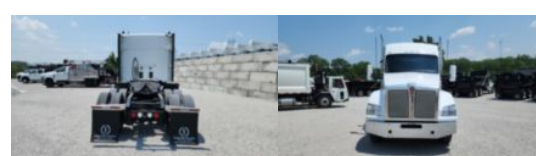

**2016 Kenworth T880 6x4 Sleeper Tractor**
**\$ 52,500**

Stock GJ118140 VIN 1XKZD49X7GJ118140

**Truck Specifications**
**Unit Specifications**

<b>Year</b>	2016
<b>Make</b>	Kenworth
<b>Model</b>	T880
<b>Color</b>	WHITE
<b>Cab Type</b>	SLEEPER
<b>Chassis Class</b>	CLASS 8 CHASSIS
<b>Engine Make</b>	CUMMINS
<b>Engine Model</b>	ISX15
<b>Engine HP</b>	450
<b>Transmission</b>	Manual
<b>Transmission Speed</b>	10
<b>FA Capacity</b>	12000
<b>RA Capacity</b>	40000
<b>Rear Axle Ratio</b>	3.55
<b>Current Meter Reading</b>	431071
<b>Engine Hours</b>	21823
<b>Block Heater</b>	YES
<b>Brakes</b>	AIR
<b>Fuel Tank Capacity</b>	120
<b>Rear Suspension</b>	AIR GLIDE
<b>Engine Size</b>	14.9
<b>Engine Fuel Type</b>	Diesel
<b>Axle Config</b>	6x4
<b>GVWR</b>	52000
<b>Driver Seat</b>	HIGH BACK AIR RIDE
<b>Frame</b>	SINGLE
<b>Front Tire</b>	11R24.5
<b>Rear Tire</b>	11R24.5
<b>Power Locks</b>	YES
<b>PTO Options</b>	NO
<b>Radio</b>	AM/FM
<b>Power Windows</b>	YES
<b>Passenger Seat</b>	HIGH BACK FIXED