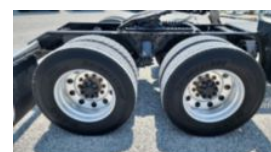

**2016 Kenworth T880 6x4 Sleeper Tractor**
**\$ 52,500**

Stock GJ118140 VIN 1XKZD49X7GJ118140

**Truck Specifications**
**Unit Specifications**

<b>Year</b>	2016
<b>Make</b>	Kenworth
<b>Model</b>	T880
<b>Color</b>	WHITE
<b>Cab Type</b>	SLEEPER
<b>Chassis Class</b>	CLASS 8 CHASSIS
<b>Engine Make</b>	CUMMINS
<b>Engine Model</b>	ISX15
<b>Engine HP</b>	450
<b>Transmission</b>	Manual
<b>Transmission Speed</b>	10
<b>FA Capacity</b>	12000
<b>RA Capacity</b>	40000
<b>Rear Axle Ratio</b>	3.55
<b>Current Meter Reading</b>	431071
<b>Engine Hours</b>	21823
<b>Block Heater</b>	YES
<b>Brakes</b>	AIR
<b>Fuel Tank Capacity</b>	120
<b>Rear Suspension</b>	AIR GLIDE
<b>Engine Size</b>	14.9
<b>Engine Fuel Type</b>	Diesel
<b>Axle Config</b>	6x4
<b>GVWR</b>	52000
<b>Driver Seat</b>	HIGH BACK AIR RIDE
<b>Frame</b>	SINGLE
<b>Front Tire</b>	11R24.5
<b>Rear Tire</b>	11R24.5
<b>Power Locks</b>	YES
<b>PTO Options</b>	NO
<b>Radio</b>	AM/FM
<b>Power Windows</b>	YES
<b>Passenger Seat</b>	HIGH BACK FIXED