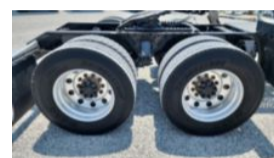

2016 Kenworth T880 6x4 Sleeper Tractor

\$ 52,500

Stock GJ118140 VIN 1XKZD49X7GJ118140

Truck Specifications	Unit Specifications
Year	2016
Make	Kenworth
Model	T880
Color	WHITE
Cab Type	SLEEPER
Chassis Class	CLASS 8 CHASSIS
Engine Make	CUMMINS
Engine Model	ISX15
Engine HP	450
Transmission	Manual
Transmission Speed	10
FA Capacity	12000
RA Capacity	40000
Rear Axle Ratio	3.55
Block Heater	YES
Brakes	AIR
Fuel Tank Capacity	120
Rear Suspension	AIR GLIDE
Engine Size	14.9
Engine Fuel Type	Diesel
Axle Config	6x4
GVWR	52000
Driver Seat	HIGH BACK AIR RIDE
Frame	SINGLE
Front Tire	11R24.5
Rear Tire	11R24.5
Power Locks	YES
PTO Options	NO
Radio	AM/FM
Power Windows	YES
Passenger Seat	HIGH BACK FIXED