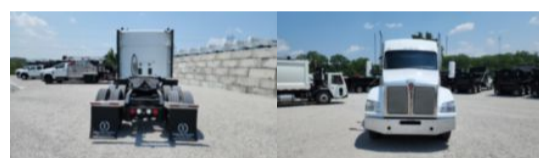

2016 Kenworth T880 6x4 Sleeper Tractor

\$ 52,500

Stock GJ118140 VIN 1XKZD49X7GJ118140

Truck Specifications	Unit Specifications
Year	2016
Make	Kenworth
Model	T880
Color	WHITE
Cab Type	SLEEPER
Chassis Class	CLASS 8 CHASSIS
Engine Make	CUMMINS
Engine Model	ISX15
Engine HP	450
Transmission	Manual
Transmission Speed	10
FA Capacity	12000
RA Capacity	40000
Rear Axle Ratio	3.55
Block Heater	YES
Brakes	AIR
Fuel Tank Capacity	120
Rear Suspension	AIR GLIDE
Engine Size	14.9
Engine Fuel Type	Diesel
Axle Config	6x4
GVWR	52000
Driver Seat	HIGH BACK AIR RIDE
Frame	SINGLE
Front Tire	11R24.5
Rear Tire	11R24.5
Power Locks	YES
PTO Options	NO
Radio	AM/FM
Power Windows	YES
Passenger Seat	HIGH BACK FIXED