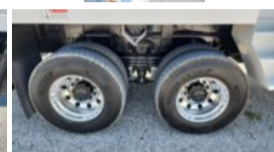

2019 Freightliner M2106 6x6 Terex General 65 Digger
\$ 279,500

Stock KHKA7617 VIN 1FVKCYFE3KHKA7617

Truck Specifications		Unit Specifications	
Year	2019	Attachment Year	2018
Make	Freightliner	Attachment Make	Terex
Model	M2106	Attachment Model	General 65
Color	WHITE		
Cab Type	REGULAR CAB		
Chassis Class	CLASS 8 CHASSIS		
Engine Make	CUMMINS		
Engine Model	ISL D		
Engine HP	330		
Transmission	Automatic		
Transmission Speed	6		
FA Capacity	18000		
RA Capacity	40000		
Rear Axle Ratio	6.14		
Wheelbase	260		
Current Meter Reading	24695		
Engine Hours	3210		
Block Heater	YES		
Brakes	AIR		
Fuel Tank Capacity	50		
Rear Suspension	TUFTRAC		
Engine Size	ISL D		
Engine Fuel Type	Diesel		
Axle Config	6x6		
GVWR	58000		
Driver Seat	HIGH BACK AIR RIDE		
Frame	DOUBLE		
Front Tire	385/65R22.5		
Rear Tire	11R22.5		
Power Locks	YES		
PTO Options	YES		
Radio	AM/FM + BLUETOOTH		
Power Windows	DRIVER AND PASSENGER		
Passenger Seat	TWO PERSON BENCH		