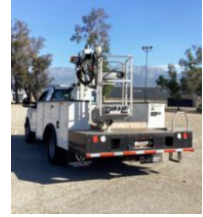

2017 Ford F350 4x2 Duralift DTS29 Bucket Truck
\$ 49,500

Stock HEF44568 VIN 1FDRF3G65HEF44568

Truck Specifications		Unit Specifications	
Year	2017	Attachment Year	2018
Make	Ford	Attachment Make	Duralift
Model	F350	Attachment Model	DTS29
Cab Type	REGULAR CAB		
CA or CT	60		
Chassis Class	CLASS 3 CHASSIS		
Engine Make	Ford		
Engine Model	6.2L G		
Engine HP	385		
Transmission	Automatic		
Transmission Speed	6		
FA Capacity	5000		
RA Capacity	9000		
Wheelbase	144		
Brakes	HYDRAULIC		
Engine Size	6.2		
Engine Fuel Type	Gas		
Axle Config	4x2		
GVWR	14000		
Frame	SINGLE		
PTO Options	YES		