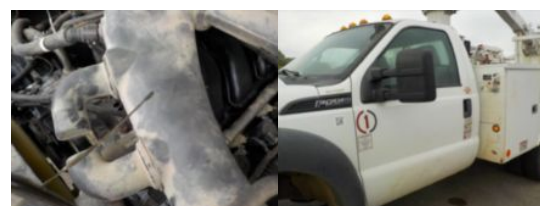

**2016 Ford F550 ALTEC AT235 Bucket Truck**
**Call for price**

Stock GEC26939 VIN 1FDUF5GY5GEC26939

Truck Specifications		Unit Specifications	
<b>Year</b>	2016	<b>Attachment Year</b>	2008
<b>Make</b>	FORD	<b>Attachment Make</b>	ALTEC
<b>Model</b>	F550 AT235	<b>Attachment Model</b>	AT235
<b>Color</b>	WHITE	<b>Maximum Work</b>	40.3
<b>Cab Type</b>	REGULAR CAB		
<b>Chassis Class</b>	Truck		
<b>Engine Make</b>	Ford		
<b>Engine Model</b>	V10 6.8L		
<b>Engine HP</b>	362		
<b>Transmission</b>	Auto		
<b>Transmission Speed</b>	5		
<b>FA Capacity</b>	6500		
<b>RA Capacity</b>	13660		
<b>Rear Axle Ratio</b>	4.88		
<b>Wheelbase</b>	141		
<b>Current Meter Reading</b>	54675		
<b>Brakes</b>	HYDRAULIC		
<b>Fuel Tank Capacity</b>	40		
<b>Rear Suspension</b>	Spring		
<b>Engine Size</b>	6.8		
<b>Engine Fuel Type</b>	Gasoline		
<b>Axle Config</b>	4x2		
<b>GVWR</b>	19000		
<b>Driver Seat</b>	HIGH BACK		
<b>Frame</b>	Steel		
<b>PTO Options</b>	YES		
<b>Radio</b>	AM/FM		
<b>Passenger Seat</b>	HIGH BACK		
<b>Transmission</b>	Ford		