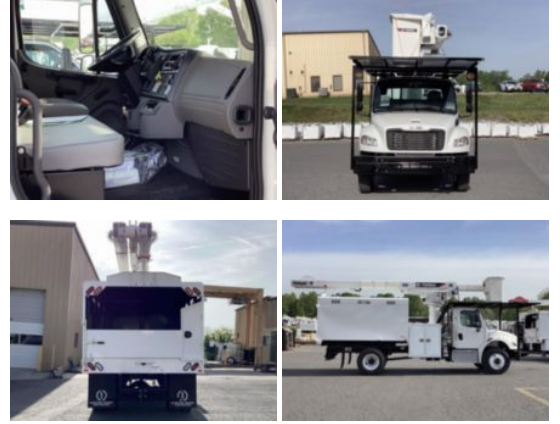

**2025 Freightliner M2106 4x2 Terex Utilities XT PRO 56-**

**\$ 165,916**

Stock SDVS1244 VIN 3ALACWFD2SDVS1244

Truck Specifications		Unit Specifications	
<b>Year</b>	2025	<b>Attachment Year</b>	2023
<b>Make</b>	Freightliner	<b>Attachment Make</b>	Terex Utilities
<b>Model</b>	M2106	<b>Attachment Model</b>	XT PRO 56-BOC-F-PC
<b>Cab Type</b>	REGULAR CAB	<b>Maximum Work</b>	61
<b>CA or CT</b>	121		
<b>Chassis Class</b>	CLASS 6 CHASSIS		
<b>Engine Make</b>	CUMMINS		
<b>Engine Model</b>	6.7L D		
<b>Engine HP</b>	220		
<b>Transmission</b>	Automatic		
<b>Transmission Speed</b>	6		
<b>FA Capacity</b>	12000		
<b>RA Capacity</b>	21000		
<b>Wheelbase</b>	187		
<b>Brakes</b>	HYDRAULIC		
<b>Rear Suspension</b>	SPRING		
<b>Engine Size</b>	6.7		
<b>Engine Fuel Type</b>	Diesel		
<b>Axle Config</b>	4x2		
<b>GVWR</b>	26000		
<b>Frame</b>	10938350344S		