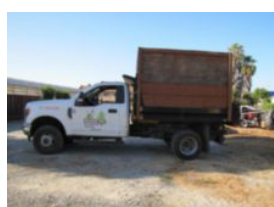

**2018 Single Ford F350 Dump Truck**
**\$ 43,000**

Stock JEC82248 VIN 1FDRF3H67JEC82248

Truck Specifications		Unit Specifications	
<b>Year</b>	2018	<b>Attachment Make</b>	Ford
<b>Make</b>	FORD	<b>Attachment Model</b>	F350
<b>Model</b>	F350		
<b>Chassis Class</b>	Truck		
<b>Engine Make</b>	Ford		
<b>Engine Model</b>	6.2L 16V OHC NA V8		
<b>Engine HP</b>	385		
<b>Transmission</b>	Auto		
<b>Transmission Speed</b>	6		
<b>FA Capacity</b>	5990		
<b>RA Capacity</b>	10040		
<b>Rear Axle Ratio</b>	4.30		
<b>Wheelbase</b>	145		
<b>Current Meter Reading</b>	69340		
<b>Fuel Tank Capacity</b>	35		
<b>Rear Suspension</b>	Spring		
<b>Engine Fuel Type</b>	Gasoline		
<b>GVWR</b>	14000		
<b>Frame</b>	Steel		
<b>Transmission</b>	Ford		