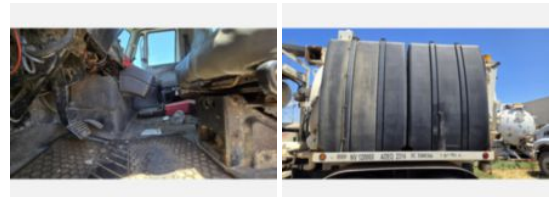

2011 International SF 637 Super Products Camel Vac Truck

Call for price

Stock BJ340921 VIN 1HTWNAZT1BJ340921

Unit Specifications

Unit Specifications

Year	2011
Make	INTERNATIONAL
Model	SF637
Chassis Class	Truck
Engine Make	International
Engine Model	Maxxforce 10 9.3L
Engine HP	350
Transmission	Auto
Transmission Speed	6
FA Capacity	16000
RA Capacity	40000
Rear Axle Ratio	5.29
Wheelbase	255
Fuel Tank Capacity	70
Rear Suspension	Air Ride
Engine Fuel Type	Diesel
GVWR	56000
Frame	Steel
Transmission	Allison