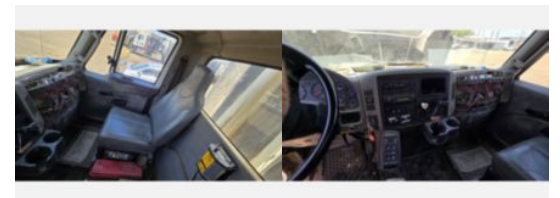

2011 International SF 637 Super Products Camel Vac Truck

Call for price

Stock BJ340921 VIN 1HTWNAZT1BJ340921

Unit Specifications

Unit Specifications

Year	2011
Make	INTERNATIONAL
Model	SF637
Chassis Class	Truck
Engine Make	International
Engine Model	Maxxforce 10 9.3L
Engine HP	350
Transmission	Auto
Transmission Speed	6
FA Capacity	16000
RA Capacity	40000
Rear Axle Ratio	5.29
Wheelbase	255
Fuel Tank Capacity	70
Rear Suspension	Air Ride
Engine Fuel Type	Diesel
GVWR	56000
Frame	Steel
Transmission	Allison