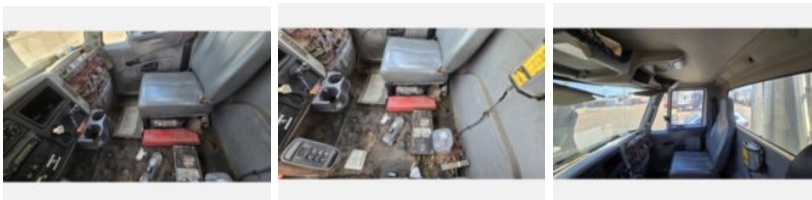

2011 International SF 637 Super Products Camel Vac Truck

Call for price

Stock BJ340921 VIN 1HTWNAZT1BJ340921

Unit Specifications

Unit Specifications

Year	2011
Make	INTERNATIONAL
Model	SF637
Chassis Class	Truck
Engine Make	International
Engine Model	Maxxforce 10 9.3L
Engine HP	350
Transmission	Auto
Transmission Speed	6
FA Capacity	16000
RA Capacity	40000
Rear Axle Ratio	5.29
Wheelbase	255
Fuel Tank Capacity	70
Rear Suspension	Air Ride
Engine Fuel Type	Diesel
GVWR	56000
Frame	Steel
Transmission	Allison