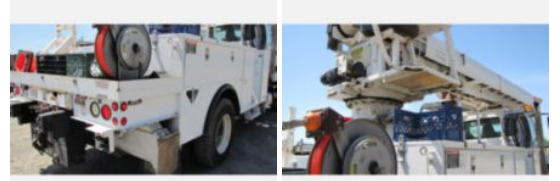

## 2012 International SR515 Altec Digger Derrick

**Call for price**

Stock CJ444260 VIN 1HTWBAANDCJ444260

Truck Specifications		Unit Specifications	
<b>Year</b>	2012	<b>Attachment Make</b>	Altec
<b>Make</b>	INTERNATIONAL	<b>Attachment Model</b>	DC47
<b>Model</b>	SR515		
<b>Chassis Class</b>	Truck		
<b>Engine Make</b>	International		
<b>Engine Model</b>	dt466 7.6l		
<b>Engine HP</b>	245		
<b>Transmission</b>	Auto		
<b>Transmission Speed</b>	5		
<b>FA Capacity</b>	13000		
<b>RA Capacity</b>	20000		
<b>Rear Axle Ratio</b>	5.57		
<b>Wheelbase</b>	201		
<b>Current Meter Reading</b>	54420		
<b>Fuel Tank Capacity</b>	50		
<b>Rear Suspension</b>	Spring		
<b>Engine Fuel Type</b>	Diesel		
<b>GVWR</b>	33000		
<b>Frame</b>	Steel		
<b>Transmission</b>	Allison		