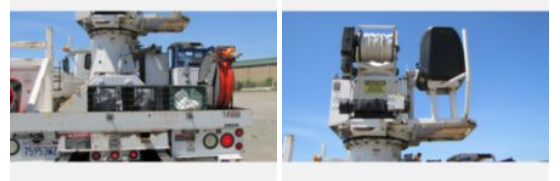

## 2012 International SR515 Altec Digger Derrick

**Call for price**

Stock CJ444260 VIN 1HTWBAANDCJ444260

Truck Specifications		Unit Specifications	
<b>Year</b>	2012	<b>Attachment Make</b>	Altec
<b>Make</b>	INTERNATIONAL	<b>Attachment Model</b>	DC47
<b>Model</b>	SR515		
<b>Chassis Class</b>	Truck		
<b>Engine Make</b>	International		
<b>Engine Model</b>	dt466 7.6l		
<b>Engine HP</b>	245		
<b>Transmission</b>	Auto		
<b>Transmission Speed</b>	5		
<b>FA Capacity</b>	13000		
<b>RA Capacity</b>	20000		
<b>Rear Axle Ratio</b>	5.57		
<b>Wheelbase</b>	201		
<b>Current Meter Reading</b>	54420		
<b>Fuel Tank Capacity</b>	50		
<b>Rear Suspension</b>	Spring		
<b>Engine Fuel Type</b>	Diesel		
<b>GVWR</b>	33000		
<b>Frame</b>	Steel		
<b>Transmission</b>	Allison		