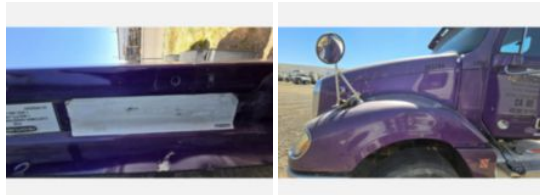

2008 Freightliner Columbia Tractor

Call for price

Stock 8LZ88714 VIN 1FUJA6CK68LZ88714

Unit Specifications	Unit Specifications
---------------------	---------------------

Year	2008
Make	FREIGHTLINER
Model	Columbia
Chassis Class	Truck
Engine Make	Detroit
Engine Model	Series 60
Engine HP	450
Transmission	Manual
Transmission Speed	10
FA Capacity	12000
RA Capacity	40000
Rear Axle Ratio	2.60
Fuel Tank Capacity	240
Rear Suspension	Air Ride
Engine Fuel Type	Diesel
GVWR	52000
Frame	Steel
Transmission	Eaton-Fuller