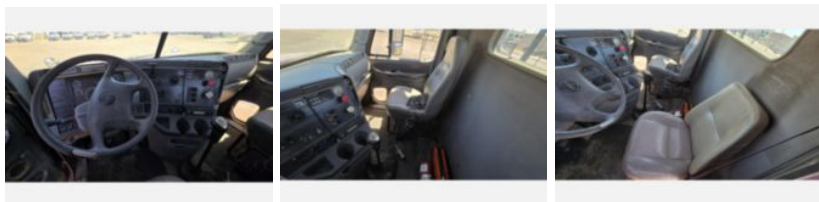

2008 Freightliner Columbia Tractor

Call for price

Stock 8LZ88714 VIN 1FUJA6CK68LZ88714

Unit Specifications	Unit Specifications
---------------------	---------------------

Year	2008
Make	FREIGHTLINER
Model	Columbia
Chassis Class	Truck
Engine Make	Detroit
Engine Model	Series 60
Engine HP	450
Transmission	Manual
Transmission Speed	10
FA Capacity	12000
RA Capacity	40000
Rear Axle Ratio	2.60
Fuel Tank Capacity	240
Rear Suspension	Air Ride
Engine Fuel Type	Diesel
GVWR	52000
Frame	Steel
Transmission	Eaton-Fuller