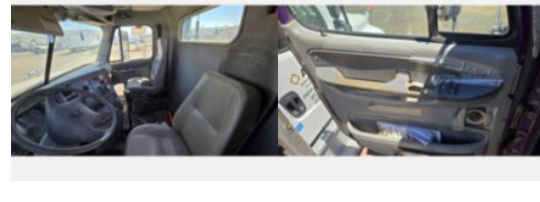

2008 Freightliner Columbia Tractor

Call for price

Stock 8LZ88714 VIN 1FUJA6CK68LZ88714

Unit Specifications	Unit Specifications
---------------------	---------------------

Year	2008
Make	FREIGHTLINER
Model	Columbia
Chassis Class	Truck
Engine Make	Detroit
Engine Model	Series 60
Engine HP	450
Transmission	Manual
Transmission Speed	10
FA Capacity	12000
RA Capacity	40000
Rear Axle Ratio	2.60
Fuel Tank Capacity	240
Rear Suspension	Air Ride
Engine Fuel Type	Diesel
GVWR	52000
Frame	Steel
Transmission	Eaton-Fuller