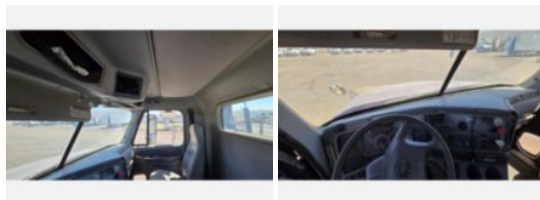

2008 Freightliner Columbia Tractor

Call for price

Stock 8LZ88714 VIN 1FUJA6CK68LZ88714

Unit Specifications	Unit Specifications
---------------------	---------------------

Year	2008
Make	FREIGHTLINER
Model	Columbia
Chassis Class	Truck
Engine Make	Detroit
Engine Model	Series 60
Engine HP	450
Transmission	Manual
Transmission Speed	10
FA Capacity	12000
RA Capacity	40000
Rear Axle Ratio	2.60
Fuel Tank Capacity	240
Rear Suspension	Air Ride
Engine Fuel Type	Diesel
GVWR	52000
Frame	Steel
Transmission	Eaton-Fuller