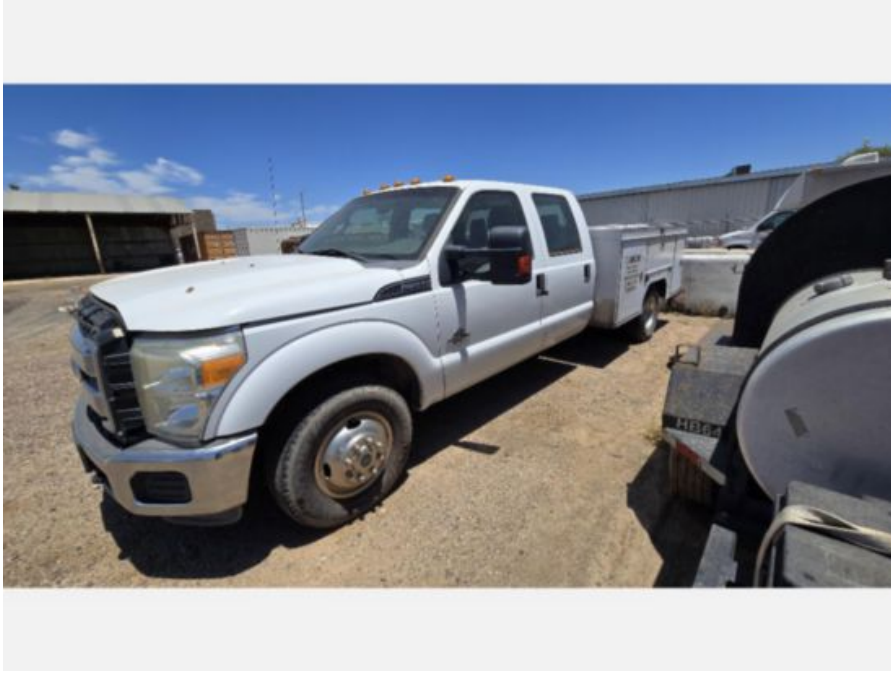

2013 Ford F350 Crewcab Service Truck

Call for price

Stock DEA17556 VIN 1FD8W3GTXDEA17556

Truck Specifications		Unit Specifications	
Year	2013	Attachment Make	Ford
Make	FORD	Attachment Model	New Rescue
Model	F350		
Chassis Class	Truck		
Engine Make	Ford		
Engine Model	V8 6.7L		
Engine HP	300		
Transmission	Auto		
Transmission Speed	6		
FA Capacity	5250		
RA Capacity	9750		
Rear Axle Ratio	3.73		
Wheelbase	176		
Fuel Tank Capacity	35		
Rear Suspension	Spring		
Engine Fuel Type	Diesel		
GVWR	14000		
Frame	Single		
Transmission	Ford		