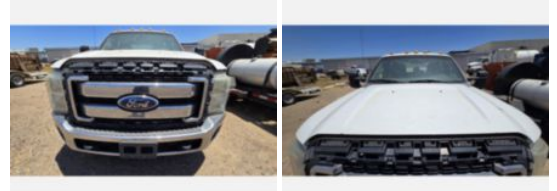

2013 Ford F350 Crewcab Service Truck

Call for price

Stock DEA17556 VIN 1FD8W3GTXDEA17556

Truck Specifications		Unit Specifications	
Year	2013	Attachment Make	Ford
Make	FORD	Attachment Model	New Rescue
Model	F350		
Chassis Class	Truck		
Engine Make	Ford		
Engine Model	V8 6.7L		
Engine HP	300		
Transmission	Auto		
Transmission Speed	6		
FA Capacity	5250		
RA Capacity	9750		
Rear Axle Ratio	3.73		
Wheelbase	176		
Fuel Tank Capacity	35		
Rear Suspension	Spring		
Engine Fuel Type	Diesel		
GVWR	14000		
Frame	Single		
Transmission	Ford		