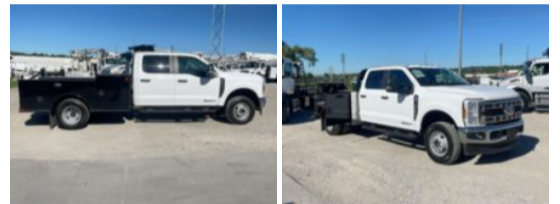

2024 Ford F350 4x4 Flatbed Truck
\$ 99,735

Stock REC96331 VIN 1FD8W3HT2REC96331

Truck Specifications		Unit Specifications	
Year	2024	Attachment Year	2023
Make	Ford	Bed/Body Make	CM TRUCK BEDS
Model	F350	Bed/Body Model	CMTTM9_4X94FB
Cab Type	CREW CAB		
CA or CT	60		
Chassis Class	CLASS 3 CHASSIS		
Engine Make	Ford		
Engine Model	6.7L D		
Engine HP	330		
Transmission	Automatic		
Transmission Speed	10		
FA Capacity	6000		
RA Capacity	7280		
Wheelbase	179		
Brakes	HYDRAULIC		
Rear Suspension	SPRING		
Engine Size	6.7		
Engine Fuel Type	Diesel		
Axle Config	4x4		
GVWR	14000		
Frame	SINGLE		
PTO Options	PROVISION		