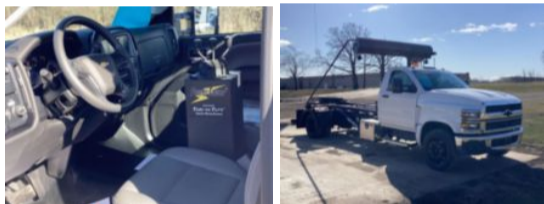

2023 Chevrolet 6500 4x2 Galbreath WT-1216X Roll-Off

\$ 124,050

Stock PH396678 VIN 1HTKHPVM4PH396678

| Truck Specifications | | Unit Specifications | |
|------------------------------|-----------------|-------------------------|-----------|
| CARB Registered | Yes | Attachment Year | 2023 |
| Year | 2023 | Attachment Make | Galbreath |
| Make | Chevrolet | Attachment Model | WT-1216X |
| Model | 6500 | | |
| Cab Type | REGULAR CAB | | |
| CA or CT | 120 | | |
| Chassis Class | CLASS 6 CHASSIS | | |
| Engine Make | DURAMAX | | |
| Engine Model | 6.6L D | | |
| Engine HP | 350 | | |
| Transmission | Automatic | | |
| Transmission Speed | 6 | | |
| FA Capacity | 8000 | | |
| RA Capacity | 15500 | | |
| Wheelbase | 201 | | |
| Current Meter Reading | 46 | | |
| Engine Hours | 10 | | |
| Brakes | HYDRAULIC | | |
| Rear Suspension | SPRING | | |
| Engine Size | 6.6 | | |
| Engine Fuel Type | Diesel | | |
| Axle Config | 4x2 | | |
| GVWR | 26000 | | |
| Frame | SINGLE | | |
| PTO Options | YES | | |