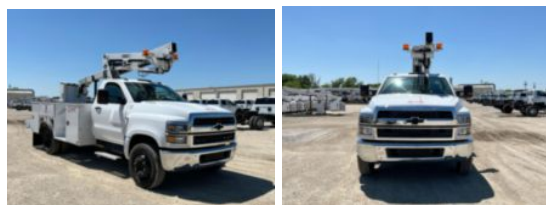

2023 Chevrolet 6500 4x2 Versalift SST-36-NE Bucket Truck

\$ 138,378

Stock PH387081 VIN 1HTKHPVM1PH387081

Truck Specifications		Unit Specifications	
CARB Registered	Yes	Attachment Year	2023
Year	2023	Attachment Make	Versalift
Make	Chevrolet	Attachment Model	SST-36-NE
Model	6500	Bed/Body Make	Reading
Cab Type	REGULAR CAB	Bed/Body Model	RTBSST36DR084UL
CA or CT	84		
Chassis Class	CLASS 6 CHASSIS		
Engine Make	DURAMAX		
Engine Model	6.6L D		
Engine HP	350		
Transmission	Automatic		
Transmission Speed	6		
FA Capacity	8,000		
RA Capacity	15,500		
Wheelbase	165		
Brakes	HYDRAULIC		
Rear Suspension	SPRING		
Engine Size	6.6		
Engine Fuel Type	Diesel		
Axle Config	4x2		
GVWR	26,000		
Frame	SINGLE		
PTO Options	YES		