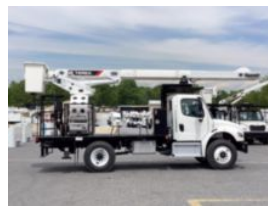

Custom Truck One Source

Lynchburg, VA

Phone: (434) 525-2929

<https://www.customtruck.com/locations>

2025 Freightliner M2106 4x2 Terex Utilities XT PRO 60/70-

\$ 193,918

Stock SHVJ6231 VIN 1FVACWFCXSHVJ6231

Truck Specifications		Unit Specifications	
Year	2025	Attachment Year	2022
Make	Freightliner	Attachment Make	Terex Utilities
Model	M2106	Attachment Model	XT PRO 60/70-ORA-F-PC
Cab Type	REGULAR CAB	Maximum Work	75
CA or CT	99		
Chassis Class	CLASS 6 CHASSIS		
Engine Make	CUMMINS		
Engine Model	6.7L D		
Engine HP	250		
Transmission	Automatic		
Transmission Speed	6		
FA Capacity	12000		
RA Capacity	21000		
Wheelbase	187		
Brakes	AIR		
Rear Suspension	SPRING		
Engine Size	6.7		
Engine Fuel Type	Diesel		
Axle Config	4x2		
GVWR	26000		
Frame	SINGLE		
PTO Options	YES		
Transmission	ALLISON		