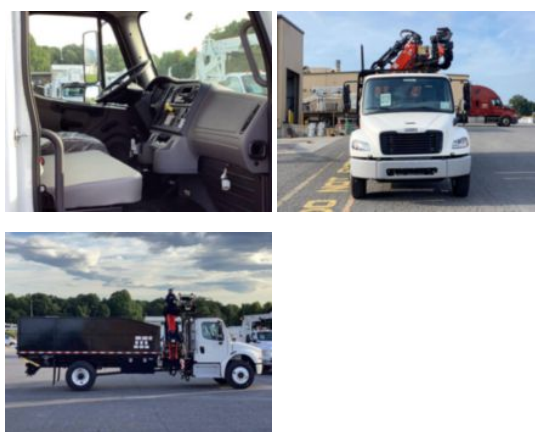

Custom Truck One Source

Lynchburg, VA

Phone: (434) 525-2929

<https://www.customtruck.com/locations>

2025 Freightliner M2106 4x2 Fassi F145AZ.0.22 Grapple

\$ 185,101

Stock SHVJ6221 VIN 1FVACXFCXSHVJ6221

Truck Specifications		Unit Specifications	
Year	2025	Attachment Year	2023
Make	Freightliner	Attachment Make	Fassi
Model	M2106	Attachment Model	F145AZ.0.22
Cab Type	REGULAR CAB		
CA or CT	161		
Chassis Class	CLASS 7 CHASSIS		
Engine Make	CUMMINS		
Engine Model	6.7L D		
Engine HP	250		
Transmission	Automatic		
Transmission Speed	6		
FA Capacity	13300		
RA Capacity	21000		
Wheelbase	226		
Brakes	AIR		
Rear Suspension	SPRING		
Engine Size	6.7		
Engine Fuel Type	Diesel		
Axle Config	4x2		
GVWR	33000		
Frame	10938350344S		
PTO Options	YES		
Transmission	ALLISON		