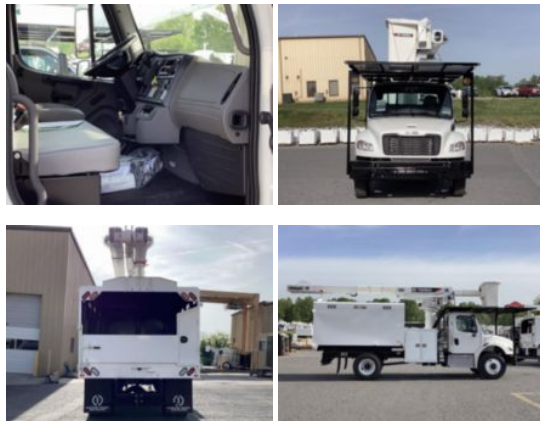

Custom Truck One Source

Lynchburg, VA

Phone: (434) 525-2929

<https://www.customtruck.com/locations>

2024 Freightliner M2106 4x2 Terex Utilities XT PRO 56-

\$ 550,000

Stock RHUY1258 VIN 1FVACWFD3RHUY1258

Truck Specifications		Unit Specifications	
CARB Registered	No	Attachment Year	2023
Year	2024	Attachment Make	Terex Utilities
Make	Freightliner	Attachment Model	XT PRO 56-BOC-F-PC
Model	M2106	Maximum Work	61
Cab Type	REGULAR CAB		
CA or CT	121		
Chassis Class	CLASS 6 CHASSIS		
Engine Make	CUMMINS		
Engine Model	6.7L D		
Engine HP	220		
Transmission Make	ALLISON		
Transmission	Automatic		
Transmission Speed	6		
FA Capacity	12000		
RA Capacity	21000		
Wheelbase	187		
Brakes	HYDRAULIC		
Rear Suspension	SPRING		
Engine Size	6.7		
Engine Fuel Type	Diesel		
Axle Config	4x2		
GVWR	26000		
Frame	10938350344S		
PTO Options	YES		