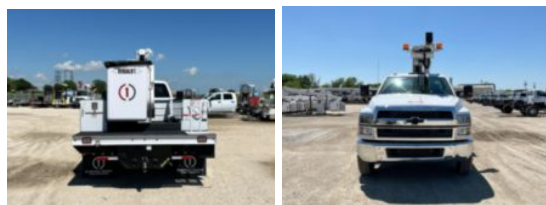

**2023 Chevrolet 6500 4x2 Versalift SST-36-NE Bucket Truck**
**\$ 117,500**

Stock PH395433 VIN 1HTKHPVM2PH395433

Truck Specifications		Unit Specifications	
<b>CARB Registered</b>	Yes	<b>Attachment Year</b>	2023
<b>Year</b>	2023	<b>Attachment Make</b>	Versalift
<b>Make</b>	Chevrolet	<b>Attachment Model</b>	SST-36-NE
<b>Model</b>	6500	<b>Bed/Body Make</b>	Reading
<b>Cab Type</b>	REGULAR CAB	<b>Bed/Body Model</b>	RTBSST36DR084UL
<b>CA or CT</b>	84	<b>Maximum Work Height (ft)</b>	41
<b>Chassis Class</b>	CLASS 6 CHASSIS	<b>Boom Insulation</b>	Non-Insulated
<b>Engine Make</b>	DURAMAX	<b>Man Basket</b>	Yes
<b>Engine Model</b>	6.6L D	<b>Material Handler</b>	Yes
<b>Engine HP</b>	350	<b>Material Handler (lb)</b>	500
<b>Transmission</b>	Automatic	<b>Side Reach (ft)</b>	26
<b>Transmission Speed</b>	6	<b>Working Height (ft)</b>	40
<b>FA Capacity</b>	8,000		
<b>RA Capacity</b>	15,500		
<b>Wheelbase</b>	165		
<b>Brakes</b>	HYDRAULIC		
<b>Rear Suspension</b>	SPRING		
<b>Engine Size</b>	6.6		
<b>Engine Fuel Type</b>	Diesel		
<b>Axle Config</b>	4x2		
<b>GVWR (lb)</b>	26,000		
<b>Frame</b>	SINGLE		
<b>PTO Options</b>	YES		