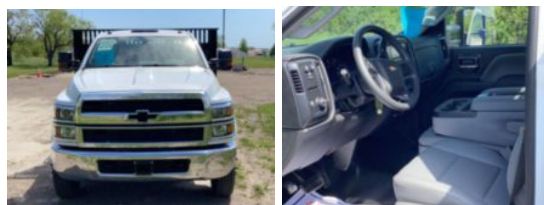

2023 Chevrolet 6500 4x2 Flatbed Truck

\$ 99,720

Stock PH396679 VIN 1HTKHPVM6PH396679

Truck Specifications		Unit Specifications	
CARB Registered	No	Attachment Year	2024
Year	2023	Bed/Body Make	Industrial Metal Products Inc
Make	Chevrolet	Bed/Body Model	ITB16X102MUFB
Model	6500		
Cab Type	REGULAR CAB		
CA or CT	120		
Chassis Class	CLASS 6 CHASSIS		
Engine Make	DURAMAX		
Engine Model	6.6L D		
Engine HP	350		
Transmission	Automatic		
Transmission Speed	6		
FA Capacity	8000		
RA Capacity	15500		
Wheelbase	201		
Brakes	HYDRAULIC		
Rear Suspension	SPRING		
Engine Size	6.6		
Engine Fuel Type	Diesel		
Axle Config	4x2		
GVWR	26000		
Frame	SINGLE		
PTO Options	PROVISION		