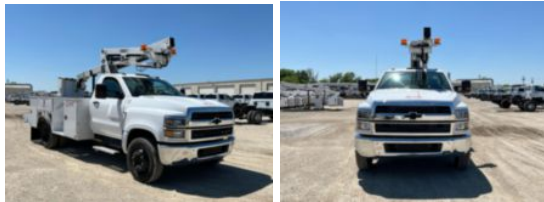

**2024 Chevrolet 6500 4x2 Versalift SST-36-NE Bucket Truck**

**\$ 138,378**

Stock PH395543 VIN 1HTKHPVM9PH395543

Truck Specifications		Unit Specifications	
<b>Year</b>	2023	<b>Attachment Year</b>	2023
<b>Make</b>	Chevrolet	<b>Attachment Make</b>	Versalift
<b>Model</b>	6500	<b>Attachment Model</b>	SST-36-NE
<b>Cab Type</b>	REGULAR CAB	<b>Bed/Body Make</b>	Reading
<b>CA or CT</b>	84	<b>Bed/Body Model</b>	RTBSST36DR084UL
<b>Chassis Class</b>	CLASS 6 CHASSIS		
<b>Engine Make</b>	DURAMAX		
<b>Engine Model</b>	6.6L D		
<b>Engine HP</b>	350		
<b>Transmission</b>	6500		
<b>Transmission Speed</b>	6500		
<b>FA Capacity</b>	8000		
<b>RA Capacity</b>	15500		
<b>Wheelbase</b>	165		
<b>Current Meter Reading</b>	0		
<b>Engine Hours</b>	0		
<b>Brakes</b>	HYDRAULIC		
<b>Rear Suspension</b>	SPRING		
<b>Engine Size</b>	6.6		
<b>Engine Fuel Type</b>	Diesel		
<b>Axle Config</b>	4x2		
<b>GVWR</b>	26000		
<b>Frame</b>	SINGLE		
<b>PTO Options</b>	YES		