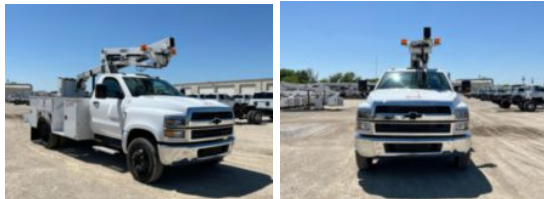

**2024 Chevrolet 6500 4x2 Versalift SST-36-NE Bucket Truck**

**\$ 138,378**

Stock PH789412 VIN 1HTKHPVM3PH789412

Truck Specifications		Unit Specifications	
<b>Year</b>	2023	<b>Attachment Year</b>	2024
<b>Make</b>	Chevrolet	<b>Attachment Make</b>	Versalift
<b>Model</b>	6500	<b>Attachment Model</b>	SST-36-NE
<b>Cab Type</b>	REGULAR CAB	<b>Bed/Body Make</b>	Reading
<b>CA or CT</b>	84	<b>Bed/Body Model</b>	RTBSST36DR084UL
<b>Chassis Class</b>	CLASS 6 CHASSIS		
<b>Engine Make</b>	DURAMAX		
<b>Engine Model</b>	6.6L D		
<b>Engine HP</b>	350		
<b>Transmission</b>	6500		
<b>Transmission Speed</b>	6500		
<b>FA Capacity</b>	8000		
<b>RA Capacity</b>	15500		
<b>Wheelbase</b>	165		
<b>Current Meter Reading</b>	0		
<b>Engine Hours</b>	0		
<b>Brakes</b>	HYDRAULIC		
<b>Rear Suspension</b>	SPRING		
<b>Engine Size</b>	6.6		
<b>Engine Fuel Type</b>	Diesel		
<b>Axle Config</b>	4x2		
<b>GVWR</b>	26000		
<b>Frame</b>	SINGLE		
<b>PTO Options</b>	YES		