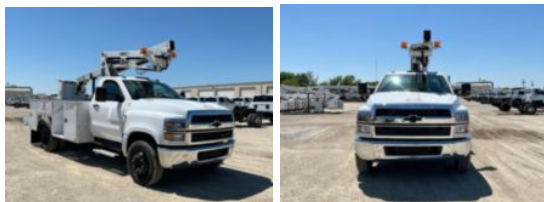

2024 Chevrolet 6500 4x2 Versalift SST-36-NE Bucket Truck

\$ 138,378

Stock PH395462 VIN 1HTKHPVM9PH395462

Truck Specifications		Unit Specifications	
Year	2023	Attachment Year	2023
Make	Chevrolet	Attachment Make	Versalift
Model	6500	Attachment Model	SST-36-NE
Cab Type	REGULAR CAB	Bed/Body Make	Reading
CA or CT	84	Bed/Body Model	RTBSST36DR084UL
Chassis Class	CLASS 6 CHASSIS		
Engine Make	DURAMAX		
Engine Model	6.6L D		
Engine HP	350		
Transmission	6500		
Transmission Speed	6500		
FA Capacity	8000		
RA Capacity	15500		
Wheelbase	165		
Current Meter Reading	0		
Engine Hours	0		
Brakes	HYDRAULIC		
Rear Suspension	SPRING		
Engine Size	6.6		
Engine Fuel Type	Diesel		
Axle Config	4x2		
GVWR	26000		
Frame	SINGLE		
PTO Options	YES		