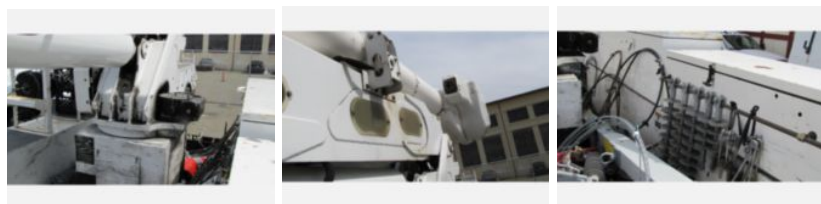

2019 Single Altec AA55 Bucket Truck

\$ 105,000

Stock KHKK6324 VIN 1FVACXFC5KHKK6324

Truck Specifications		Unit Specifications	
Year	2019	Attachment Make	Altec
Make	FREIGHTLINER	Attachment Model	AA55
Model	M2		
Chassis Class	Truck		
Engine Make	Cummins		
Engine Model	ISB 6.7L		
Engine HP	250		
Transmission	Auto		
Transmission Speed	5		
FA Capacity	13200		
RA Capacity	21000		
Rear Axle Ratio	5.51		
Wheelbase	190		
Current Meter Reading	71760		
Fuel Tank Capacity	50		
Rear Suspension	Spring		
Engine Fuel Type	Diesel		
GVWR	34200		
Frame	Steel		
Transmission	Allison		