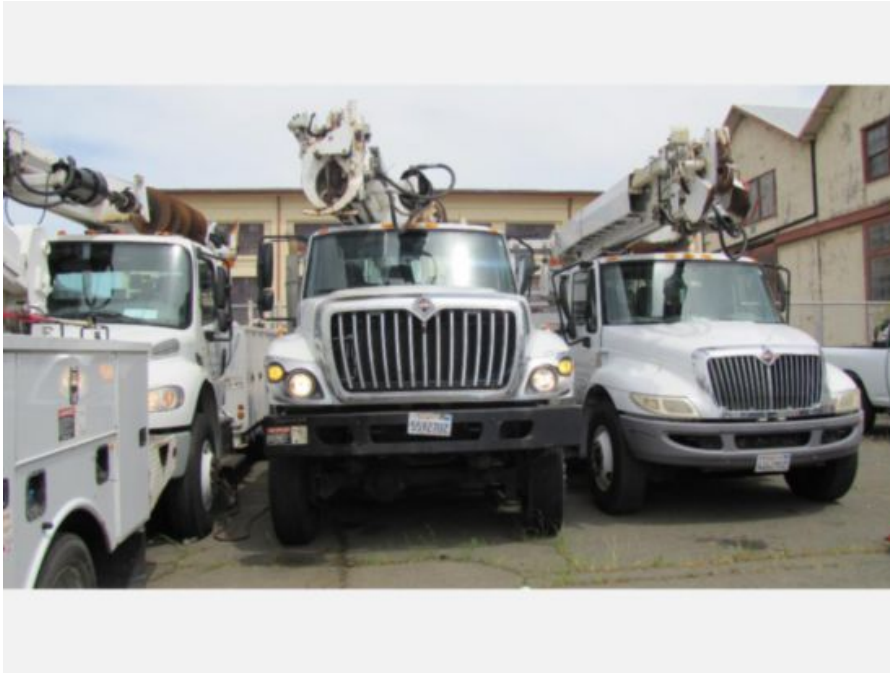

2013 International 7300 Altec DC47 Digger Derrick

Call for price

Stock DJ093222 VIN 1HTWBAAN9DJ093222

Truck Specifications		Unit Specifications	
Year	2013	Attachment Make	Altec
Make	INTERNATIONAL	Attachment Model	DC47
Model	7300		
Chassis Class	Truck		
Engine Make	International		
Engine Model	dt466 7.6l		
Engine HP	245		
Transmission	Auto		
Transmission Speed	5		
FA Capacity	13000		
RA Capacity	20000		
Rear Axle Ratio	5.63		
Wheelbase	201		
Current Meter Reading	69071		
Fuel Tank Capacity	50		
Rear Suspension	Spring		
Engine Fuel Type	Diesel		
GVWR	33000		
Frame	Steel		
Transmission	Allison		