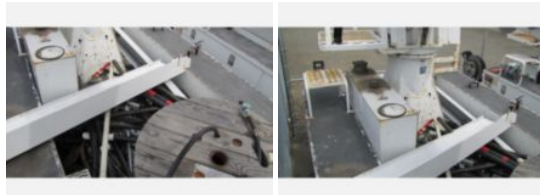

Altec DC47 Digger Derrick 2015 Freightliner M2
Call for price

Stock FHGF2697 VIN 1FVDCXDT9FHGF2697

Truck Specifications		Unit Specifications	
Year	2015	Attachment Make	Altec
Make	FREIGHTLINER	Attachment Model	DC47
Model	M2		
Chassis Class	Truck		
Engine Make	Cummins		
Engine Model	ISB 6.7L		
Engine HP	250		
Transmission	Auto		
Transmission Speed	6		
FA Capacity	13200		
RA Capacity	21000		
Rear Axle Ratio	5.51		
Wheelbase	190		
Current Meter Reading	79403		
Fuel Tank Capacity	50		
Rear Suspension	Spring		
Engine Fuel Type	Diesel		
GVWR	34200		
Frame	Steel		
Transmission	Allison		