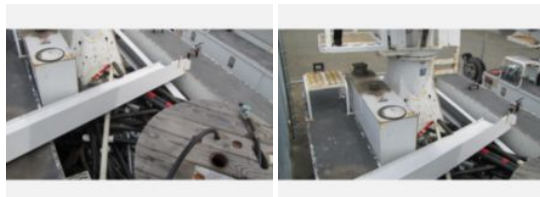

Altec DC47 Digger Derrick 2015 Freightliner M2
Call for price

Stock FHGF2697 VIN 1FVDCXDT9FHGF2697

Truck Specifications		Unit Specifications	
Year	2015	Attachment Make	Altec
Make	FREIGHTLINER	Attachment Model	DC47
Model	M2		
Chassis Class	Truck		
Engine Make	Cummins		
Engine Model	ISB 6.7L		
Engine HP	250		
Transmission Make	Allison		
Transmission	Auto		
Transmission Speed	6		
FA Capacity	13200		
RA Capacity	21000		
Rear Axle Ratio	5.51		
Wheelbase	190		
Current Meter Reading	79403		
Fuel Tank Capacity	50		
Rear Suspension	Spring		
Engine Fuel Type	Diesel		
GVWR	34200		
Frame	Steel		