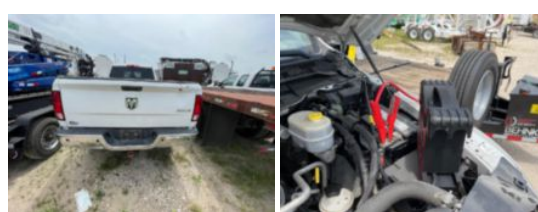

2018 Dodge 2500 CrewCab Pickup Truck

Call for price

Stock JG209202 VIN 3C6UR5HJ6JG209202

Truck Specifications	Unit Specifications
----------------------	---------------------

Year	2018
Make	DODGE
Model	2500
Color	WHITE
Cab Type	CREW CAB
Chassis Class	Truck
Engine Make	Dodge
Engine Model	HEMI 6.4L
Engine HP	367
Transmission	Auto
Transmission Speed	6
FA Capacity	5500
RA Capacity	6500
Rear Axle Ratio	3.73
Wheelbase	169
Current Meter Reading	101047
Brakes	HYDRAULIC
Fuel Tank Capacity	32
Rear Suspension	Spring
Engine Size	6.4
Engine Fuel Type	Diesel
Axle Config	4x4
GVWR	10000
Driver Seat	HIGH BACK
Frame	Steel
Front Tire	275/70R18
Rear Tire	275/70R18
Radio	AM/FM
Passenger Seat	HIGH BACK