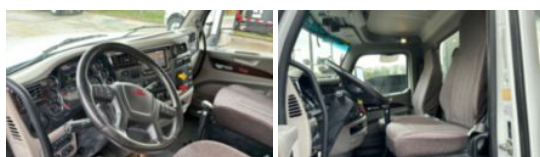

Custom Truck One Source

Atlanta, GA

Phone: (470) 781-2800

<https://www.customtruck.com/locations>

2019 Peterbilt 567 6x4 Daycab Tractor

\$ 159,500

Stock KD275972 VIN 1XPCD40X8KD275972

Truck Specifications		Unit Specifications	
Year	2019		
Make	Peterbilt		
Model	567		
Color	WHITE		
Cab Type	REGULAR CAB		
Chassis Class	CLASS 8 CHASSIS		
Engine Make	CUMMINS		
Engine Model	X15		
Engine HP	565		
Transmission	567		
Transmission Speed	567		
FA Capacity	20000		
RA Capacity	46000		
Rear Axle Ratio	4.10		
Current Meter Reading	157632		
Engine Hours	7811		
Block Heater	YES		
Brakes	AIR		
Rear Suspension	AIR TRAC		
Engine Size	14.9		
Engine Fuel Type	Diesel		
Axle Config	6x4		
GVWR	66000		
Driver Seat	HIGH BACK AIR RIDE		
Frame	DOUBLE		
Front Tire	425/65R22.5		
Rear Tire	11R24.5		
Power Locks	YES		
PTO Options	NO		
Radio	AM/FM		
Power Windows	YES		
Passenger Seat	HIGH BACK FIXED		