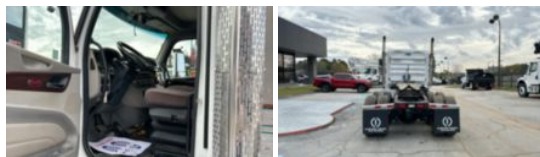

Custom Truck One Source

Atlanta, GA

Phone: (470) 781-2800

<https://www.customtruck.com/locations>

2019 Peterbilt 567 6x4 Daycab Tractor

\$ 159,500

Stock KD275972 VIN 1XPCD40X8KD275972

Truck Specifications		Unit Specifications	
Year	2019		
Make	Peterbilt		
Model	567		
Color	WHITE		
Cab Type	REGULAR CAB		
Chassis Class	CLASS 8 CHASSIS		
Engine Make	CUMMINS		
Engine Model	X15		
Engine HP	565		
Transmission	567		
Transmission Speed	567		
FA Capacity	20000		
RA Capacity	46000		
Rear Axle Ratio	4.10		
Current Meter Reading	157632		
Engine Hours	7811		
Block Heater	YES		
Brakes	AIR		
Rear Suspension	AIR TRAC		
Engine Size	14.9		
Engine Fuel Type	Diesel		
Axle Config	6x4		
GVWR	66000		
Driver Seat	HIGH BACK AIR RIDE		
Frame	DOUBLE		
Front Tire	425/65R22.5		
Rear Tire	11R24.5		
Power Locks	YES		
PTO Options	NO		
Radio	AM/FM		
Power Windows	YES		
Passenger Seat	HIGH BACK FIXED		