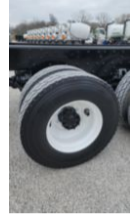

2014 Freightliner M2106 6x6 Cab & Chassis

\$ 94,500

Stock EDFZ3139 VIN 3ALHCYCY1EDFZ3139

Unit Specifications		Unit Specifications	
Year	2014		
Make	Freightliner		
Model	M2106		
Color	WHITE		
Cab Type	REGULAR CAB		
Chassis Class	CLASS 8 CHASSIS		
Engine Make	CUMMINS		
Engine Model	ISL		
Engine HP	345		
Transmission	Automatic		
Transmission Speed	6		
FA Capacity	20000		
RA Capacity	40000		
Rear Axle Ratio	5.57		
Wheelbase	256		
Current Meter Reading	42981		
Engine Hours	3664		
Block Heater	YES		
Brakes	AIR		
Fuel Tank Capacity	50		
Pusher Axle(s)	NONE		
Rear Suspension	RT403		
Tag Axle	NONE		
Engine Size	8.9		
Engine Fuel Type	Diesel		
Axle Config	6x6		
GVWR	60000		
Driver Seat	HIGH BACK AIR RIDE		
Frame	DOUBLE		
Front Tire	315/80R22.5		
Rear Tire	11R22.5		
PTO Options	YES		
Radio	AM/FM		
Passenger Seat	TWO PERSON BENCH		