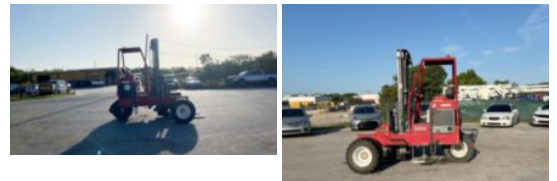

# Custom Truck One Source

Tampa, FL

Phone: (813) 988-7015

<https://www.customtruck.com/locations>

## 2017 Navigator RT-5500 Forklift

**\$ 39,500**

Stock 1414646S VIN 051764S1414646S

Self Contained Unit		Unit Specifications
Year	2017	
Make	Navigator	
Model	RT-5500	
Color	RED	
Engine Model	DIESEL	
Transmission	RT-5500	
Transmission Speed	RT-5500	
Current Meter Reading	0	
Engine Hours	1233	
Engine Size	DIESEL	
Engine Fuel Type	Diesel	