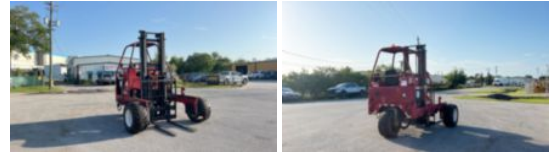

# Custom Truck One Source

Tampa, FL

Phone: (813) 988-7015

<https://www.customtruck.com/locations>

## 2017 Navigator RT-5500 Forklift

**\$ 39,500**

Stock 1414646S VIN 051764S1414646S

Self Contained Unit		Unit Specifications
Year	2017	
Make	Navigator	
Model	RT-5500	
Color	RED	
Engine Model	DIESEL	
Transmission	RT-5500	
Transmission Speed	RT-5500	
Current Meter Reading	0	
Engine Hours	1233	
Engine Size	DIESEL	
Engine Fuel Type	Diesel	