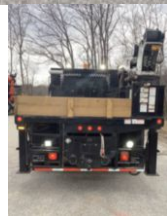

2016 Ford F750 4x2 Stellar 5521 Hi-Rail Service Truck
\$ 87,500

Stock GDA06378 VIN 1FDWW7DC5GDA06378

Hi-Rail Specifications
Unit Specifications

Year	2016	Attachment Year	2015
Make	Ford	Attachment Make	Stellar
Model	F750	Attachment Model	STELLAR 5521 CRANE (TMAX-V2)
Color	WHITE		
Cab Type	CREW CAB		
Chassis Class	CLASS 7 CHASSIS		
Engine Make	Ford		
Engine Model	6.7L D		
Engine HP	300		
Transmission	F750		
Transmission Speed	F750		
FA Capacity	12000		
RA Capacity	21000		
Current Meter Reading	210334		
Engine Hours	8042		
Brakes	AIR		
Fuel Tank Capacity	70		
Rear Suspension	SPRING		
Engine Size	6.7		
Engine Fuel Type	Diesel		
Axle Config	4x2		
GVWR	33000		
Driver Seat	HIGH BACK		
Frame	SINGLE		
Front Tire	11R22.5		
Rear Tire	11R22.5		
Power Locks	YES		
PTO Options	YES		
Radio	AM/FM		
Power Windows	YES		
Passenger Seat	HIGH BACK		