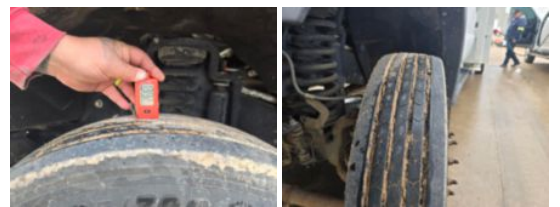

2012 Single Terex Utilities LT40 Bucket Truck
\$ 39,500

Stock CEA71194 VIN 1FDUF5HY4CEA71194

Truck Specifications		Unit Specifications	
Year	2012	Attachment Year	2011
Make	FORD	Attachment Make	Terex Utilities
Model	F550	Attachment Model	LT40
Cab Type	REGULAR CAB		
Chassis Class	Truck		
Engine Make	Ford		
Engine Model	6.8L		
Engine HP	360		
Transmission	Auto		
Transmission Speed	6		
FA Capacity	7000		
RA Capacity	14706		
Wheelbase	164		
Current Meter Reading	66875		
Engine Hours	4490		
Brakes	HYDRAULIC		
Fuel Tank Capacity	40		
Rear Suspension	Spring		
Engine Fuel Type	Gasoline		
Axle Config	4x4		
GVWR	19500		
Frame	Steel		
PTO Options	YES		
Transmission	Ford		