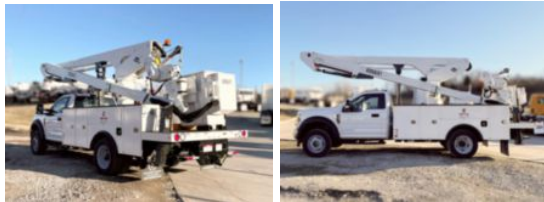

2023 Ford F600 4x4 Versalift VST-52-MHI Bucket Truck

\$ 199,174

Stock PDA11379 VIN 1FDF6LT5PDA11379

Truck Specifications		Unit Specifications	
Year	2023	Attachment Year	2023
Make	Ford	Attachment Make	Versalift
Model	F600	Attachment Model	VST-52-MHI
Cab Type	REGULAR CAB		
CA or CT	84		
Chassis Class	CLASS 6 CHASSIS		
Engine Make	Ford		
Engine Model	6.7L D		
Engine HP	330		
Transmission	F600		
Transmission Speed	F600		
FA Capacity	7500		
RA Capacity	15500		
Wheelbase	169		
Current Meter Reading	0		
Engine Hours	0		
Brakes	HYDRAULIC		
Rear Suspension	SPRING		
Engine Size	6.7		
Engine Fuel Type	Diesel		
Axle Config	4x4		
GVWR	22000		
Frame	SINGLE		
PTO Options	YES		