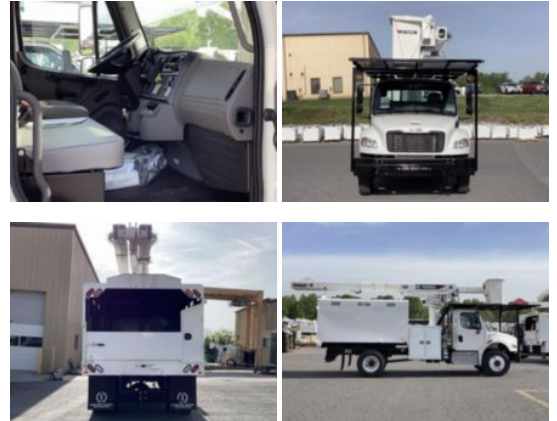

2025 Freightliner M2106 4x2 Terex Utilities XT PRO 56-

\$ 165,916

Stock SHVN1640 VIN 1FVACWFD3SHVN1640

Truck Specifications		Unit Specifications	
Year	2025	Attachment Year	2023
Make	Freightliner	Attachment Make	Terex Utilities
Model	M2106	Attachment Model	XT PRO 56-BOC-F-PC
Cab Type	REGULAR CAB	Maximum Work	61
CA or CT	121		
Chassis Class	CLASS 6 CHASSIS		
Engine Make	CUMMINS		
Engine Model	6.7L D		
Engine HP	220		
Transmission	M2106		
Transmission Speed	M2106		
FA Capacity	12000		
RA Capacity	21000		
Wheelbase	187		
Current Meter Reading	0		
Engine Hours	0		
Brakes	HYDRAULIC		
Rear Suspension	SPRING		
Engine Size	6.7		
Engine Fuel Type	Diesel		
Axle Config	4x2		
GVWR	26000		
Frame	10938350344S		
PTO Options	YES		