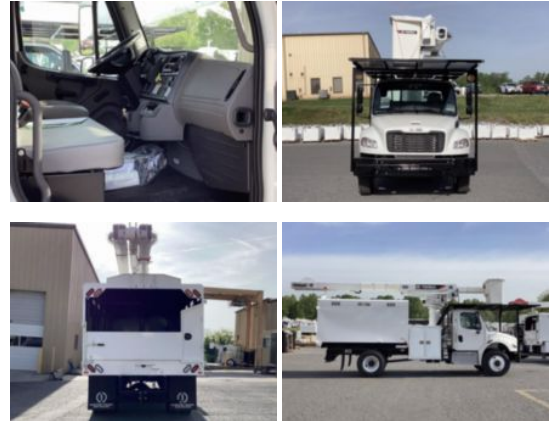

2025 Freightliner M2106 4x2 Terex Utilities XT PRO 56-

\$ 165,916

Stock SHVN1636 VIN 1FVACWFD1SHVN1636

Truck Specifications		Unit Specifications	
Year	2025	Attachment Year	2023
Make	Freightliner	Attachment Make	Terex Utilities
Model	M2106	Attachment Model	XT PRO 56-BOC-F-PC
Cab Type	REGULAR CAB	Maximum Work	61
CA or CT	121		
Chassis Class	CLASS 6 CHASSIS		
Engine Make	CUMMINS		
Engine Model	6.7L D		
Engine HP	220		
Transmission	M2106		
Transmission Speed	M2106		
FA Capacity	12000		
RA Capacity	21000		
Wheelbase	187		
Current Meter Reading	0		
Engine Hours	0		
Brakes	HYDRAULIC		
Rear Suspension	SPRING		
Engine Size	6.7		
Engine Fuel Type	Diesel		
Axle Config	4x2		
GVWR	26000		
Frame	10938350344S		
PTO Options	YES		