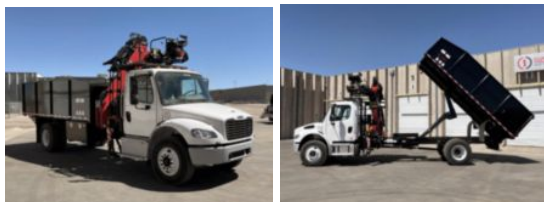

2024 Freightliner M2106 4x2 Fassi F145AZ.0.22 Grapple

\$ 182,190

Stock PHNZ1903 VIN 1FVACXFC5PHNZ1903

Truck Specifications		Unit Specifications	
Year	2023	Attachment Year	2023
Make	Freightliner	Attachment Make	Fassi
Model	M2106	Attachment Model	F145AZ.0.22
Cab Type	REGULAR CAB		
CA or CT	161		
Chassis Class	CLASS 7 CHASSIS		
Engine Make	CUMMINS		
Engine Model	6.7L D		
Engine HP	250		
Transmission	M2106		
Transmission Speed	M2106		
FA Capacity	13300		
RA Capacity	21000		
Wheelbase	226		
Current Meter Reading	0		
Engine Hours	0		
Brakes	AIR		
Rear Suspension	SPRING		
Engine Size	6.7		
Engine Fuel Type	Diesel		
Axle Config	4x2		
GVWR	33000		
Frame	10938350344S		
PTO Options	YES		