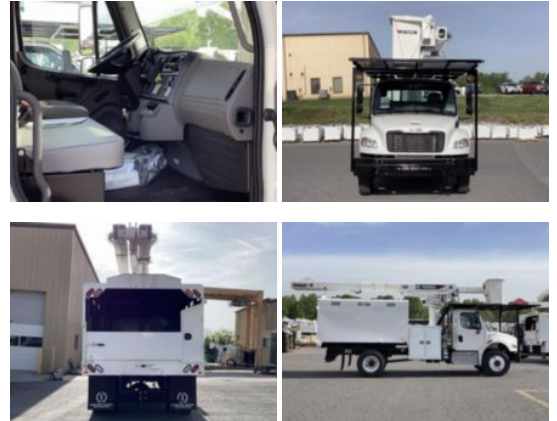

**Custom Truck One Source**

Lynchburg, VA

Phone: (434) 525-2929

<https://www.customtruck.com/locations>

**2025 Freightliner M2106 4x2 Terex Utilities XT PRO 56-**

**\$ 165,916**

Stock SHVN1629 VIN 1FVACWFD4SHVN1629

Truck Specifications		Unit Specifications	
<b>Year</b>	2025	<b>Attachment Year</b>	2023
<b>Make</b>	Freightliner	<b>Attachment Make</b>	Terex Utilities
<b>Model</b>	M2106	<b>Attachment Model</b>	XT PRO 56-BOC-F-PC
<b>Cab Type</b>	REGULAR CAB	<b>Maximum Work</b>	61
<b>CA or CT</b>	121		
<b>Chassis Class</b>	CLASS 6 CHASSIS		
<b>Engine Make</b>	CUMMINS		
<b>Engine Model</b>	6.7L D		
<b>Engine HP</b>	220		
<b>Transmission</b>	M2106		
<b>Transmission Speed</b>	M2106		
<b>FA Capacity</b>	12000		
<b>RA Capacity</b>	21000		
<b>Wheelbase</b>	187		
<b>Current Meter Reading</b>	0		
<b>Engine Hours</b>	0		
<b>Brakes</b>	HYDRAULIC		
<b>Rear Suspension</b>	SPRING		
<b>Engine Size</b>	6.7		
<b>Engine Fuel Type</b>	Diesel		
<b>Axle Config</b>	4x2		
<b>GVWR</b>	26000		
<b>Frame</b>	10938350344S		
<b>PTO Options</b>	YES		