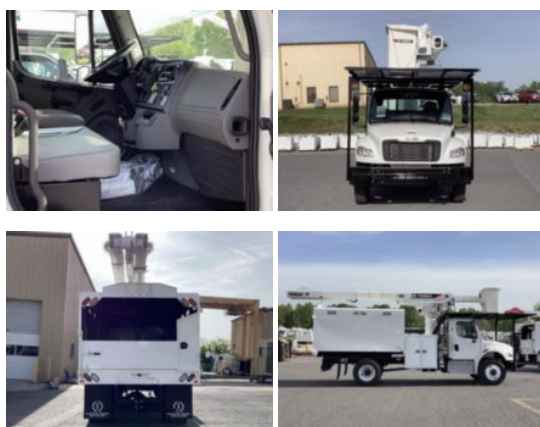

**Custom Truck One Source**

Lynchburg, VA

Phone: (434) 525-2929

<https://www.customtruck.com/locations>

**2025 Freightliner M2106 4x2 Terex Utilities XT PRO 56-**

**\$ 165,916**

Stock SHVN1629 VIN 1FVACWFD4SHVN1629

Truck Specifications		Unit Specifications	
<b>Year</b>	2025	<b>Attachment Year</b>	2023
<b>Make</b>	Freightliner	<b>Attachment Make</b>	Terex Utilities
<b>Model</b>	M2106	<b>Attachment Model</b>	XT PRO 56-BOC-F-PC
<b>Cab Type</b>	REGULAR CAB	<b>Maximum Work</b>	61
<b>CA or CT</b>	121		
<b>Chassis Class</b>	CLASS 6 CHASSIS		
<b>Engine Make</b>	CUMMINS		
<b>Engine Model</b>	6.7L D		
<b>Engine HP</b>	220		
<b>Transmission</b>	M2106		
<b>Transmission Speed</b>	M2106		
<b>FA Capacity</b>	12000		
<b>RA Capacity</b>	21000		
<b>Wheelbase</b>	187		
<b>Current Meter Reading</b>	0		
<b>Engine Hours</b>	0		
<b>Brakes</b>	HYDRAULIC		
<b>Rear Suspension</b>	SPRING		
<b>Engine Size</b>	6.7		
<b>Engine Fuel Type</b>	Diesel		
<b>Axle Config</b>	4x2		
<b>GVWR</b>	26000		
<b>Frame</b>	10938350344S		
<b>PTO Options</b>	YES		