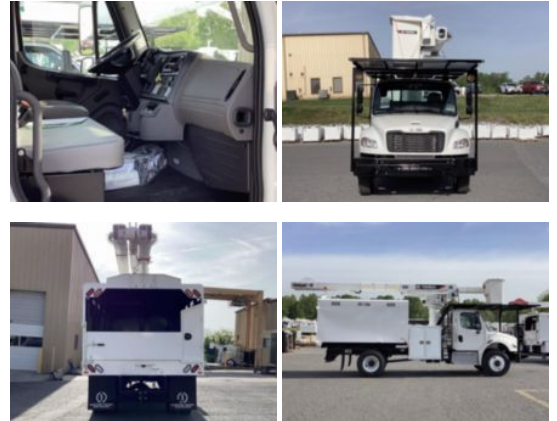

2024 Freightliner M2106 4x2 Terex Utilities XT PRO 56-

\$ 165,916

Stock RHVJ6114 VIN 1FVACWFD2RHVJ6114

Truck Specifications		Unit Specifications	
Year	2024	Attachment Year	2023
Make	Freightliner	Attachment Make	Terex Utilities
Model	M2106	Attachment Model	XT PRO 56-BOC-F-PC
Cab Type	REGULAR CAB	Maximum Work	61
CA or CT	121		
Chassis Class	CLASS 6 CHASSIS		
Engine Make	CUMMINS		
Engine Model	6.7L D		
Engine HP	220		
Transmission	M2106		
Transmission Speed	M2106		
FA Capacity	12000		
RA Capacity	21000		
Wheelbase	187		
Current Meter Reading	0		
Engine Hours	0		
Brakes	HYDRAULIC		
Rear Suspension	SPRING		
Engine Size	6.7		
Engine Fuel Type	Diesel		
Axle Config	4x2		
GVWR	26000		
Frame	10938350344S		
PTO Options	YES		