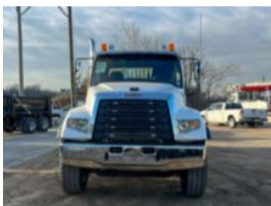

Custom Truck One Source

Kansas City, MO

Phone: (816) 558-7290

<https://www.customtruck.com/locations>

2024 Freightliner 114SD 6x4 Road Tractor

Call for price

Stock RDVJ3100 VIN 3AKJG3DV8RDVJ3100

Truck Specifications		Unit Specifications	
Year	2024		
Make	Freightliner		
Model	114SD		
Color	WHITE		
Cab Type	DAYCAB		
CA or CT	147		
Chassis Class	CLASS 8 CHASSIS		
Engine Make	DETROIT		
Engine Model	DD13 D		
Engine HP	525		
Transmission	114SD		
Transmission Speed	114SD		
FA Capacity	18000		
RA Capacity	40000		
Rear Axle Ratio	3.58		
Wheelbase	230		
Current Meter Reading	0		
Engine Hours	0		
Approximate Bare	17,900 lbs		
Block Heater	1500W/115V		
Brakes	AIR DISC		
5th Wheel	AIR SLIDE		
Fuel Tank Capacity	100		
Rear Suspension	AIR		
Engine Size	DD13 D		
Engine Fuel Type	Diesel		
Axle Config	6x4		
Diesel Exhaust Fluid	13		
GVWR	58000		
Driver Seat	HIGH BACK AIR RIDE		
Frame	11.125 X 3.56 X .438 + INNER L		
Power Locks	YES		
Front Axle Location	SFFA - SET FORWARD		
PTO Options	FRONT AXLE PROVISION		
Radio	AM/FM/WB/USB/BLUETOOTH		
Power Windows	DRIVER AND PASSENGER		
Passenger Seat	HIGH BACK AIR RIDE		