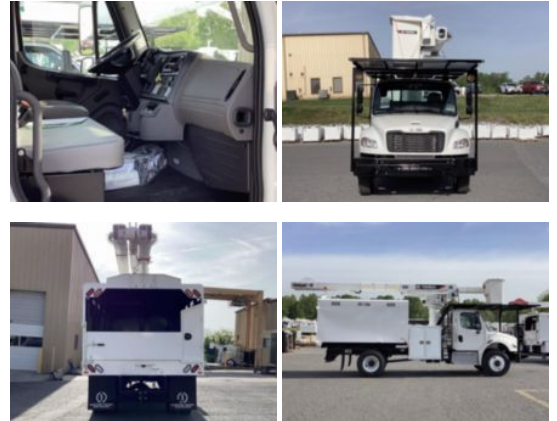

2024 Freightliner M2106 4x2 Terex Utilities XT PRO 56-

\$ 165,916

Stock RHVJ6091 VIN 1FVACWFD5RHVJ6091

Truck Specifications		Unit Specifications	
Year	2024	Attachment Year	2023
Make	Freightliner	Attachment Make	Terex Utilities
Model	M2106	Attachment Model	XT PRO 56-BOC-F-PC
Cab Type	REGULAR CAB	Maximum Work	61
CA or CT	121		
Chassis Class	CLASS 6 CHASSIS		
Engine Make	CUMMINS		
Engine Model	6.7L D		
Engine HP	220		
Transmission	M2106		
Transmission Speed	M2106		
FA Capacity	12000		
RA Capacity	21000		
Wheelbase	187		
Current Meter Reading	0		
Engine Hours	0		
Brakes	HYDRAULIC		
Rear Suspension	SPRING		
Engine Size	6.7		
Engine Fuel Type	Diesel		
Axle Config	4x2		
GVWR	26000		
Frame	10938350344S		
PTO Options	YES		